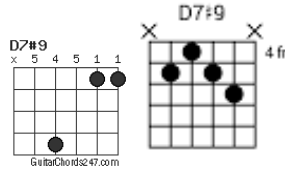

Spinning Wheel

Blood, Sweat & Tears.
Top of charts in '69.

INTRO: D7+9

#1.

E7 A7 D7 G
What goes up must come down.
E7 A7 D7 G
Spinning wheel got to go round.
E7 A7 D7 G
Talkin 'bout your troubles it's a crying sin.
D7
Ride a painted pony let the spinning wheel spin.

#2.

E7 A7 D7 G
You got no money, you got no home.
E7 A7 D7 G
Spinning wheel all alone.
E7 A7 D7 G
Talkin 'bout your troubles and you never learn.
D7 D7#9
Ride a painted pony let the spinning wheel turn.

CHORUS:

C Bb
Did you find your directing sign,
 Ab G
On the straight and narrow highway?
C Bb
Would you mind a reflecting sign?
 Ab G
just let it shine, within your mind,
 Ab Bb C D9
And show you the colors that are real.

#3.

E7 A7 D7 G
Someone is waiting just for you.
E7 A7 D7 G
Spinning wheel spinning true.
E7 A7 D7 G
Drop all your troubles by the riverside.
D7 D7#9
Catch a painted pony on the spinning wheel ride.

E7 A7 D7 G